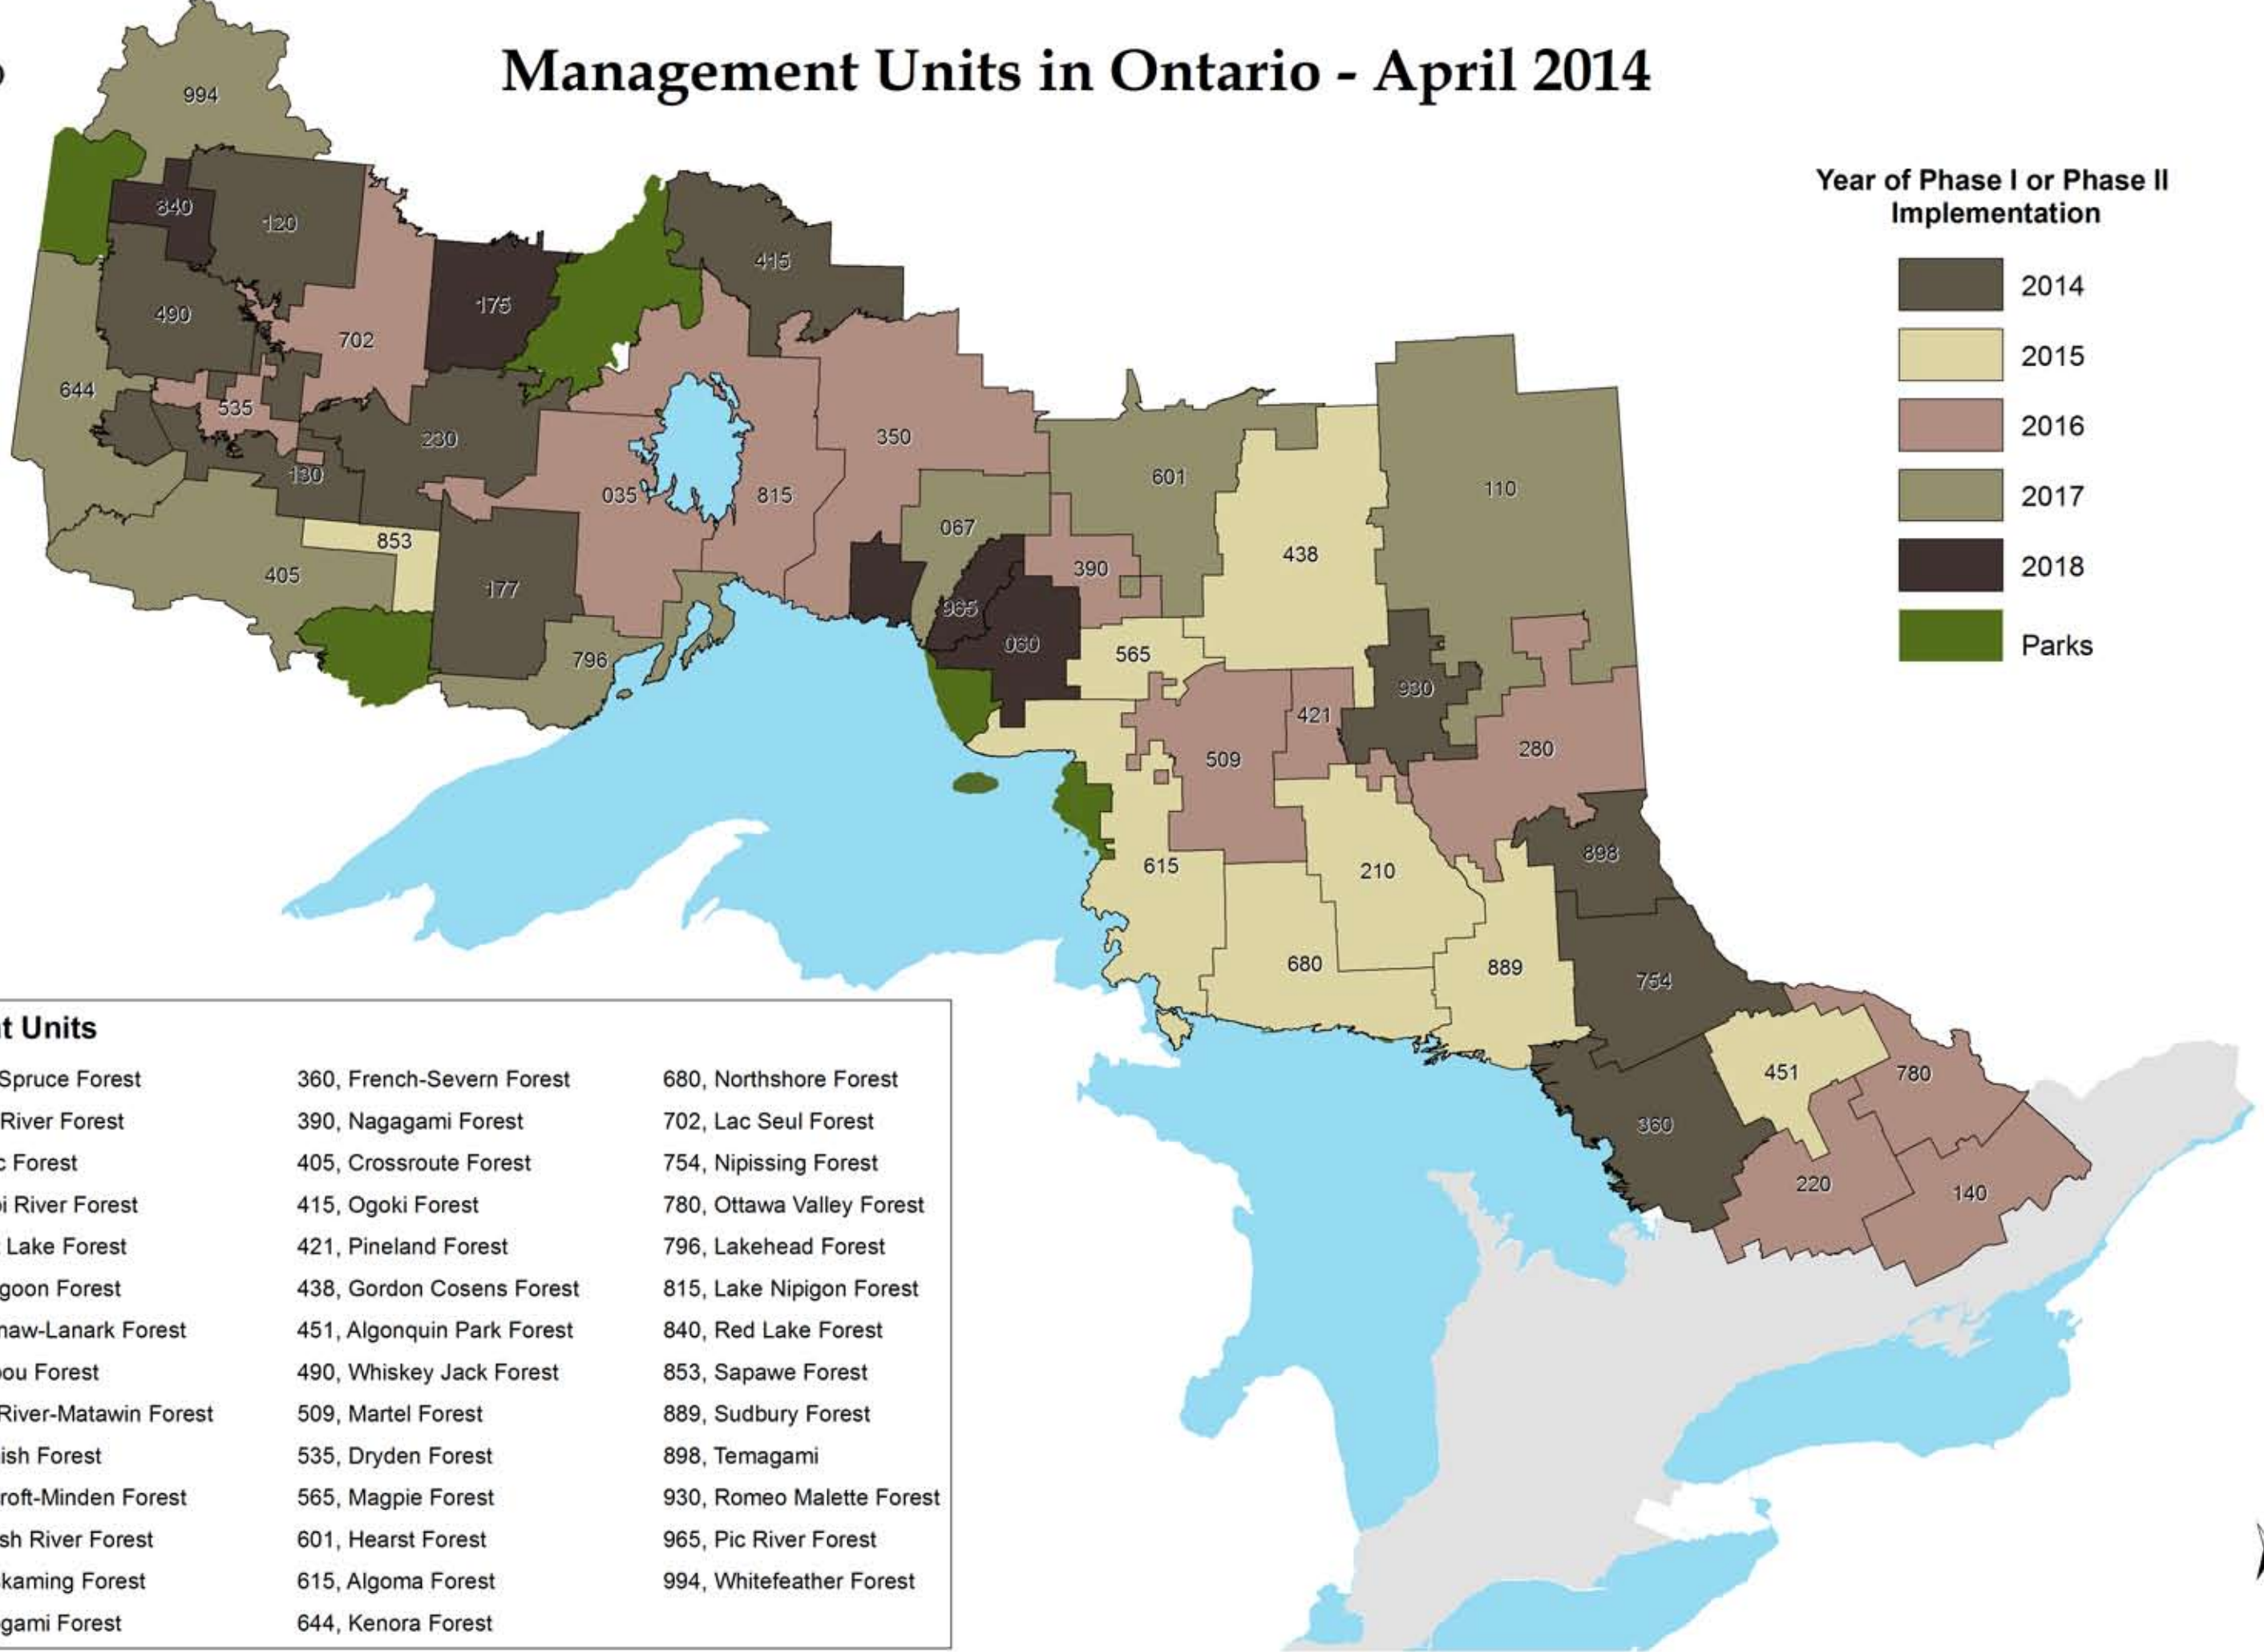

Management Units in Ontario - April 2014

Management Units		
35, Black Spruce Forest	360, French-Severn Forest	680, Northshore Forest
60, White River Forest	390, Nagagami Forest	702, Lac Seul Forest
67, Big Pic Forest	405, Crossroute Forest	754, Nipissing Forest
110, Abitibi River Forest	415, Ogoki Forest	780, Ottawa Valley Forest
120, Trout Lake Forest	421, Pineland Forest	796, Lakehead Forest
130, Wabigoon Forest	438, Gordon Cosens Forest	815, Lake Nipigon Forest
140, Mazinaw-Lanark Forest	451, Algonquin Park Forest	840, Red Lake Forest
175, Caribou Forest	490, Whiskey Jack Forest	853, Sapawe Forest
177, Dog River-Matawin Forest	509, Martel Forest	889, Sudbury Forest
210, Spanish Forest	535, Dryden Forest	898, Temagami
220, Bancroft-Minden Forest	565, Magpie Forest	930, Romeo Malette Forest
230, English River Forest	601, Hearst Forest	965, Pic River Forest
280, Timiskaming Forest	615, Algoma Forest	994, Whitefeather Forest
350, Kenogami Forest	644, Kenora Forest